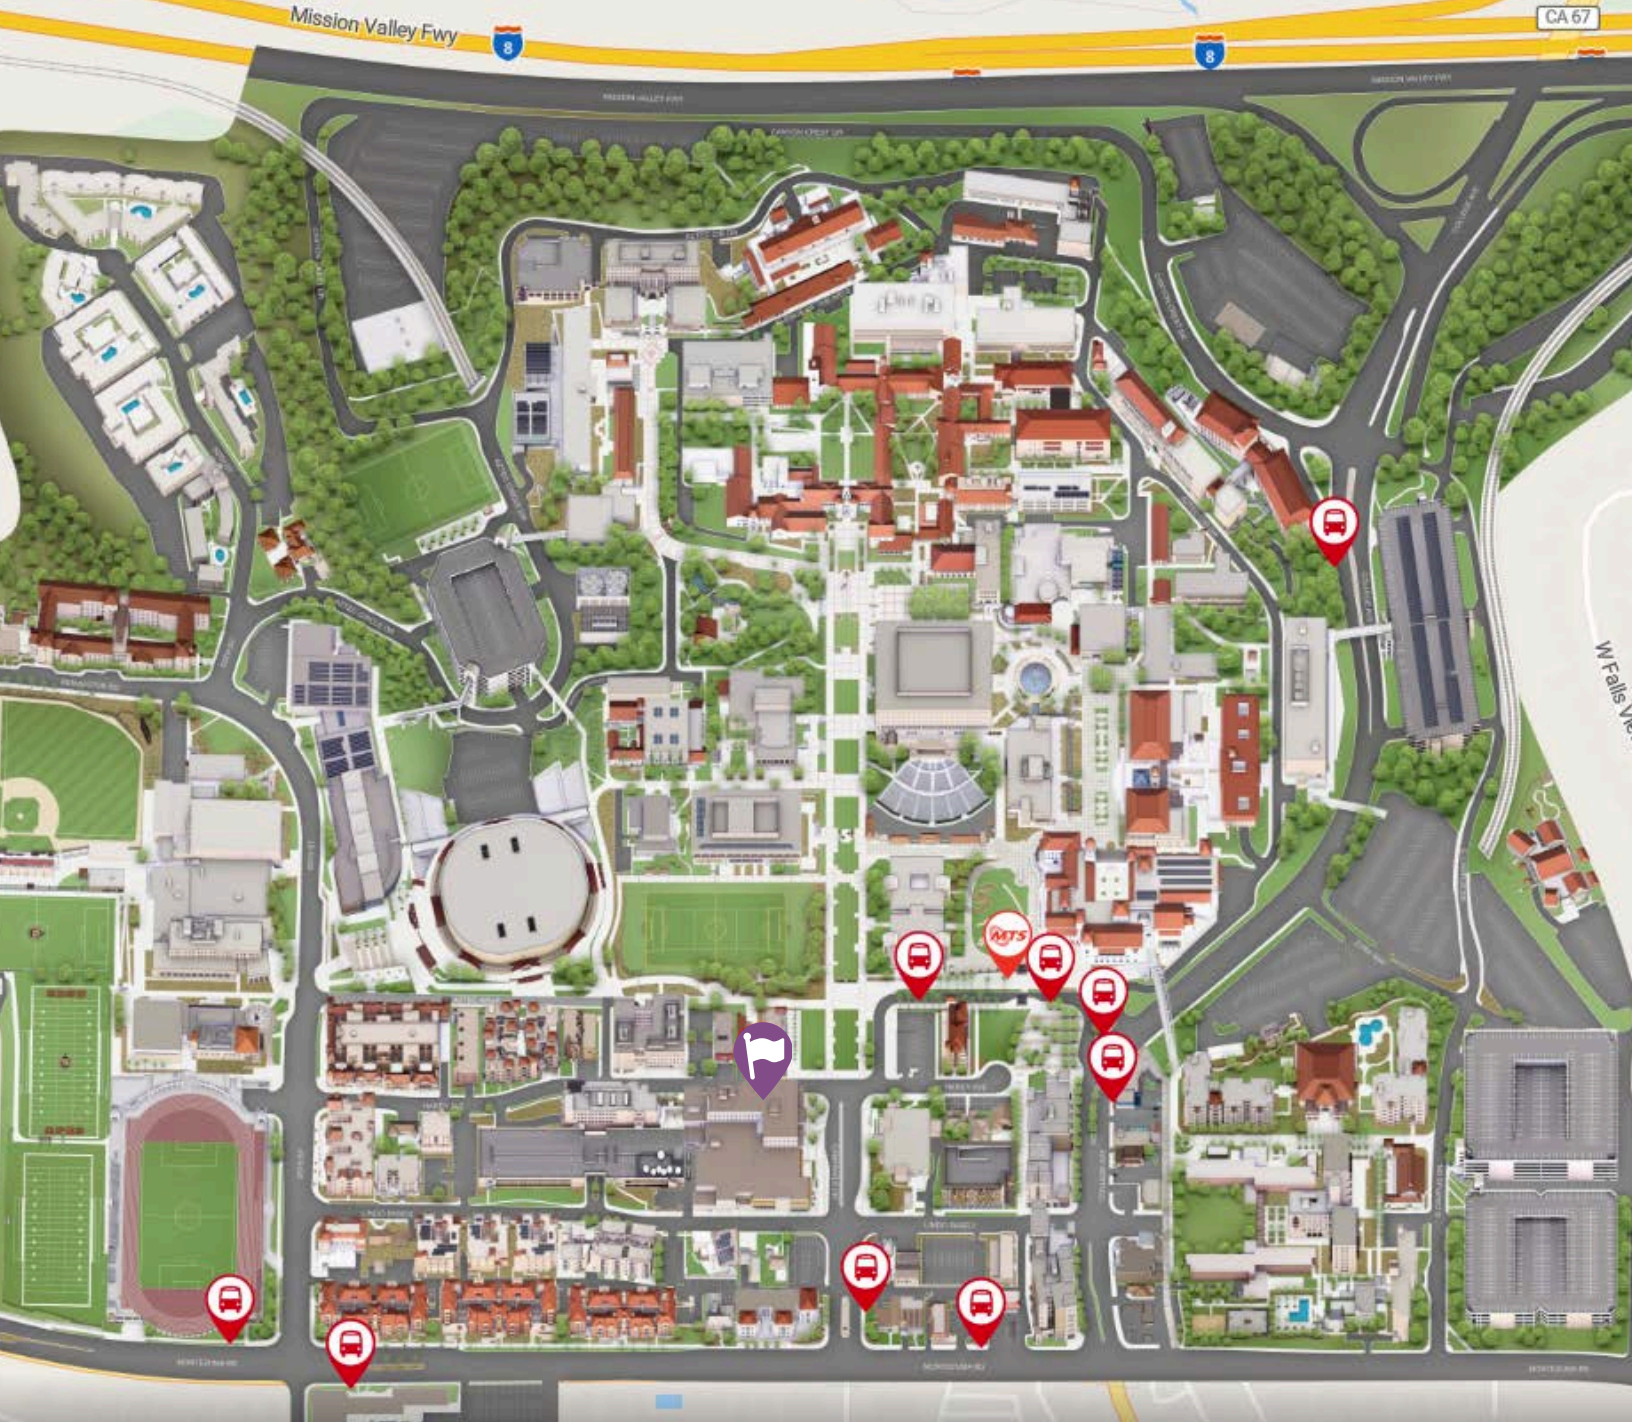

IMAGINING TOMORROW'S WORLD

STEAM

DAY

October 18, 2024

9:00 am–3:00 pm at SDSU

Interactive Workshops

Captivating Lab Tours

College Student Panel

Lunch provided

Invite-only event, limited spaces per partner school

.....

SDSU

College of Education
Institute for
Transformative Education

@SDSU.ITE

Gateway Center: School Bus Drop-off

5500 Campanile Mall Drive, San Diego CA 92182

Trolley Station

MTS Green or Orange Lines- SDSU Stop

Bus Stops

MTS Routes 215, 11, 115, 856, 936, 955